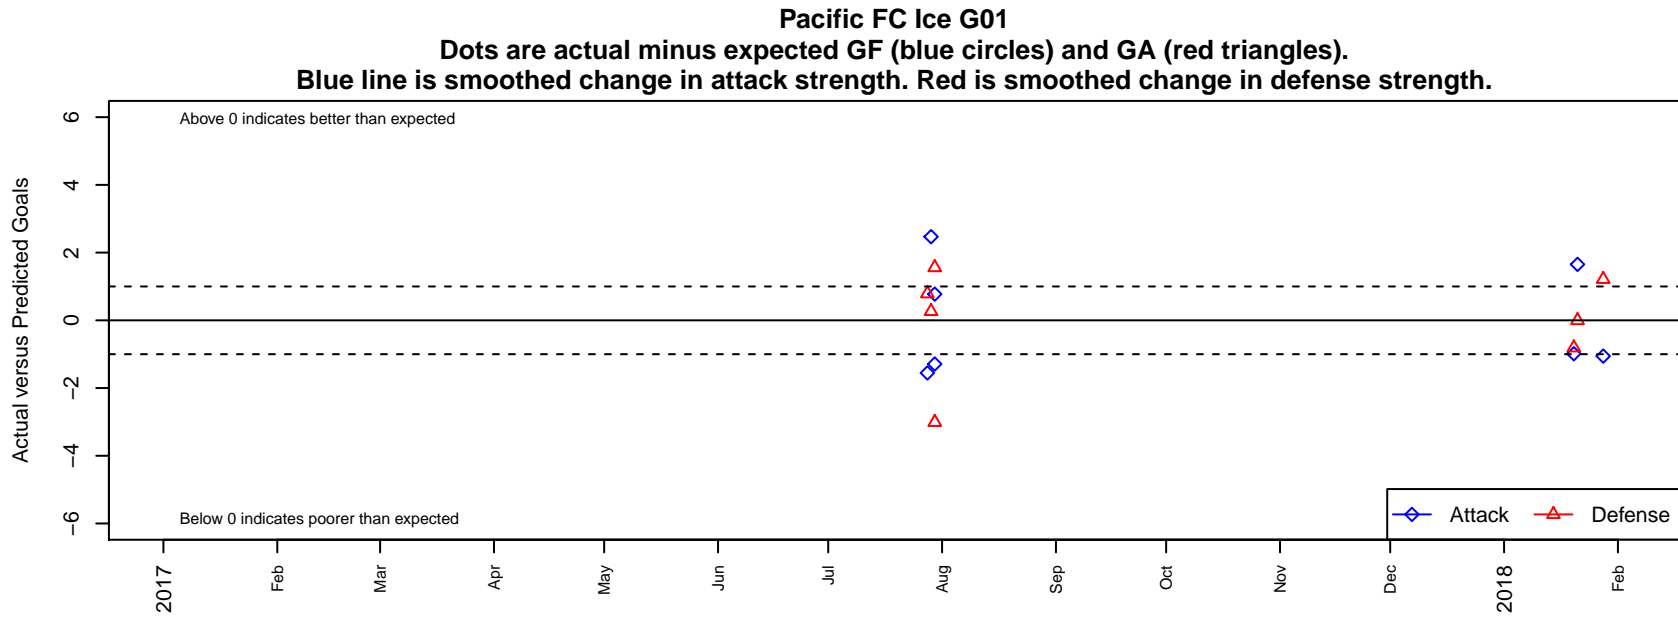

# Pacific FC Ice G01

Pacific FC  
Battleground, WA  
G01 total strength=1574  
attack=22.39 defense=9.56  
spr league = PTT Win G01 Premier

alt names used:

Venues played:  
2017 Oswego Nike Cup Silver U17  
2017 PTT Winter G01 Premier